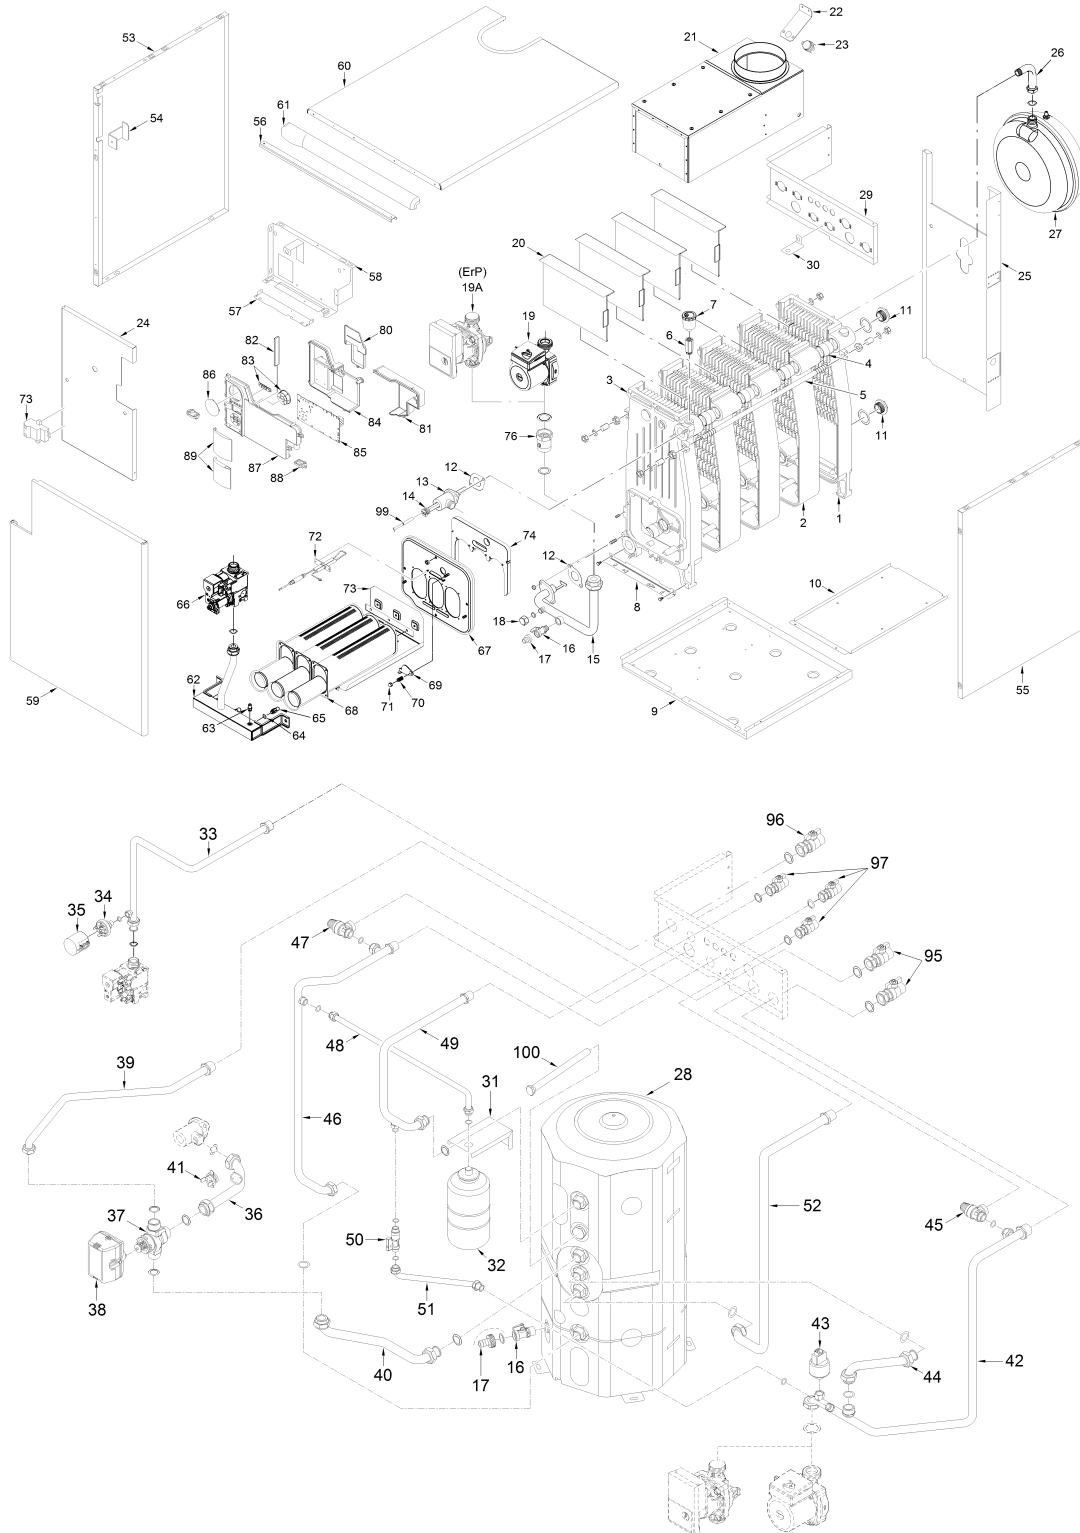

The exploded diagram is common to several finished products. The spare parts related to the selected code are only those listed below.

IMPORTANT: The use of non-original spare parts will void the warranty and may compromise the safety of the product.

Position	Code	Description	Note	Advised parts
001	6271611	Rear section		
002	6271711	Intermediate section